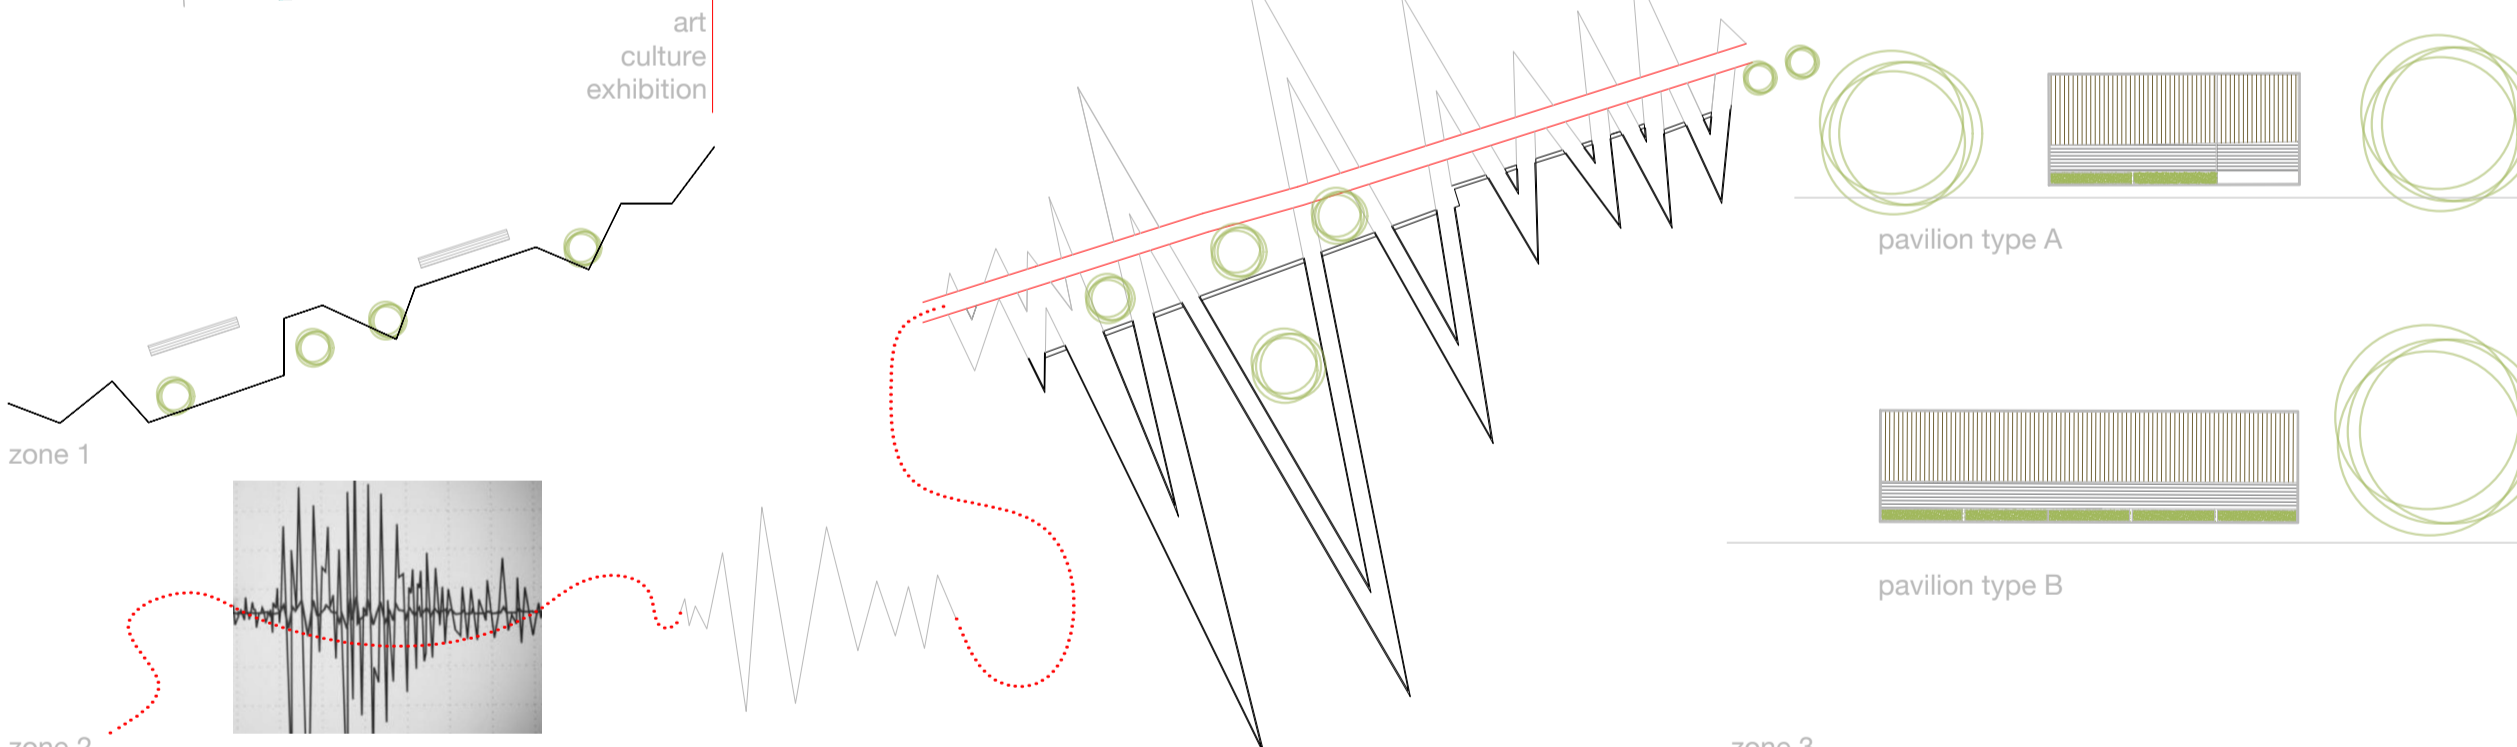

SKOPJE OF THE NEW GENERATION

СКОПЈЕ
НА НОВАТА
ГЕНЕРАЦИЈА

Location: Quay "Dimitar Vlahov" on the river Vardar
(from building of MANU to Makpetrol gas station)

Identification Code: TS052

Location with site plan

Analysis

Floor plans

1:200
1m 3m 5m 10m

Sections

1:200
1m 3m 5m 10m

Elevations

3D views (optional)/sketches