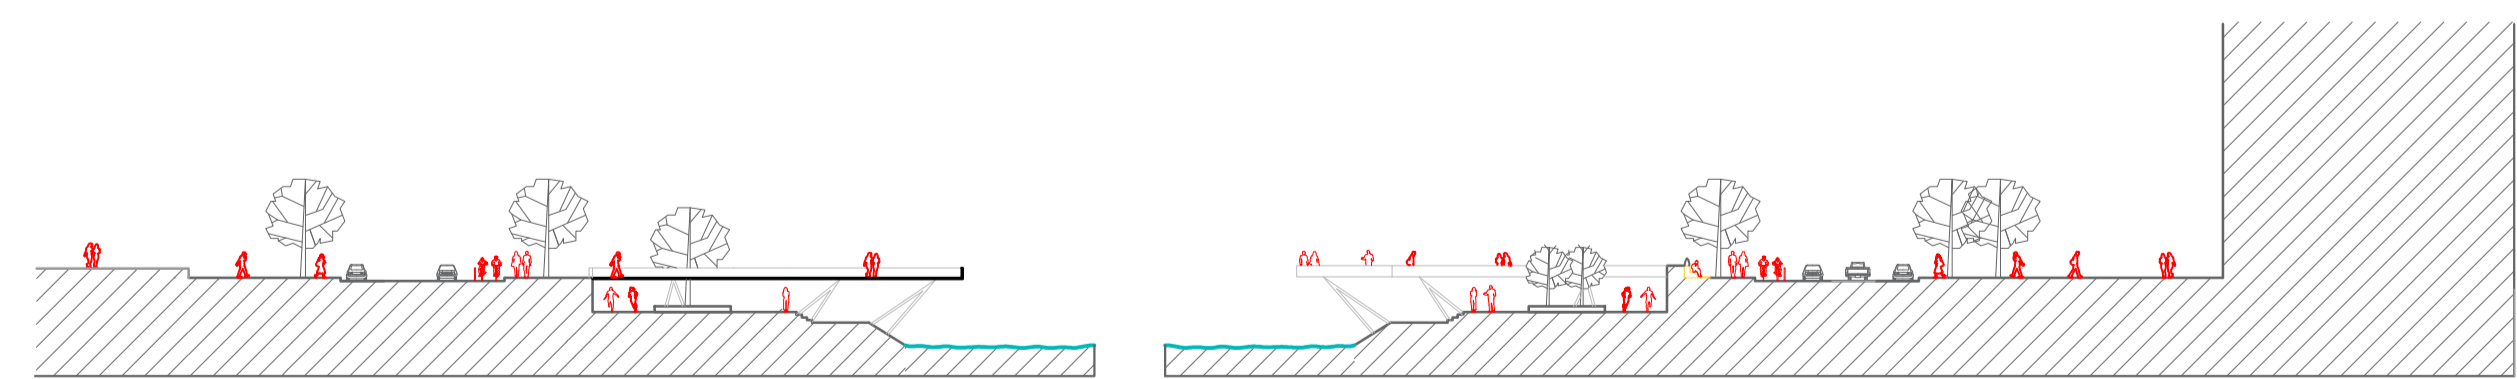

SKOPJE OF THE NEW GENERATION

СКОПЈЕ
НА НОВАТА
ГЕНЕРАЦИЈА

Location: Quay "Dimitar Vlahov" on the river Vardar
(from building of MANU to Makpetrol gas station)

Identification Code: TS052

Location with site plan

Analysis

Floor plans

1:200
1m 3m 5m 10m

Sections

1:200
1m 3m 5m 10m

Elevations

3D views (optional)/sketches