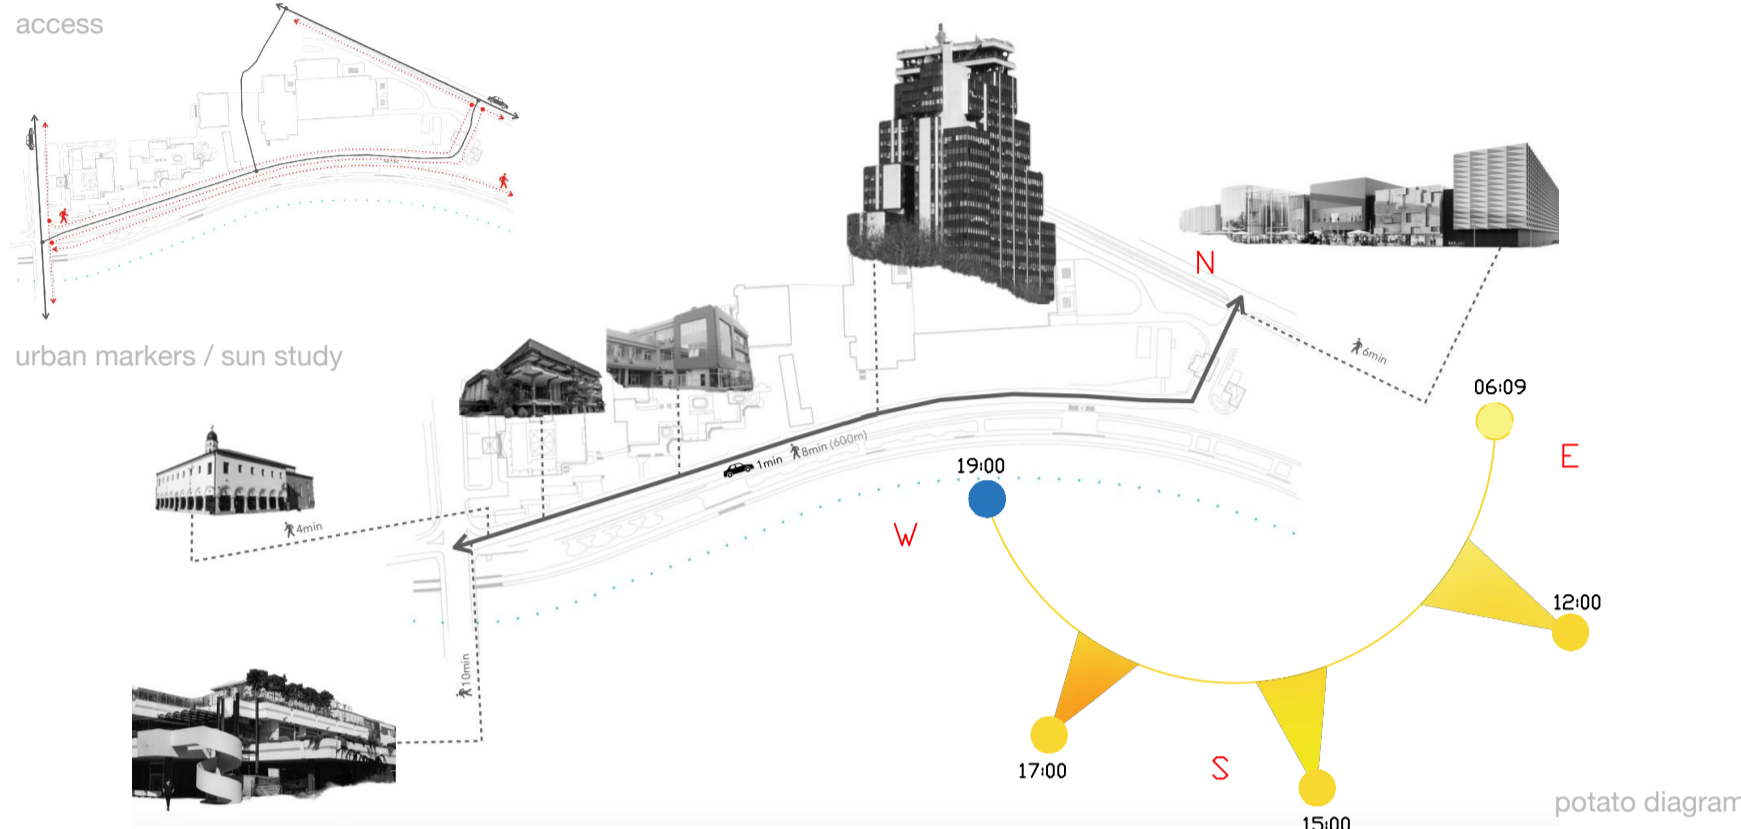

SKOPJE OF THE NEW GENERATION

СКОПЈЕ
НА НОВАТА
ГЕНЕРАЦИЈА

Location: Quay "Dimitar Vlahov" on the river Vardar
(from building of MANU to Makpetrol gas station)

Identification Code: TS052

Location with site plan

Analysis

Floor plans

1:200
1m 3m 5m 10m

Sections

1:200
1m 3m 5m 10m

Elevations

3D views (optional)/sketches