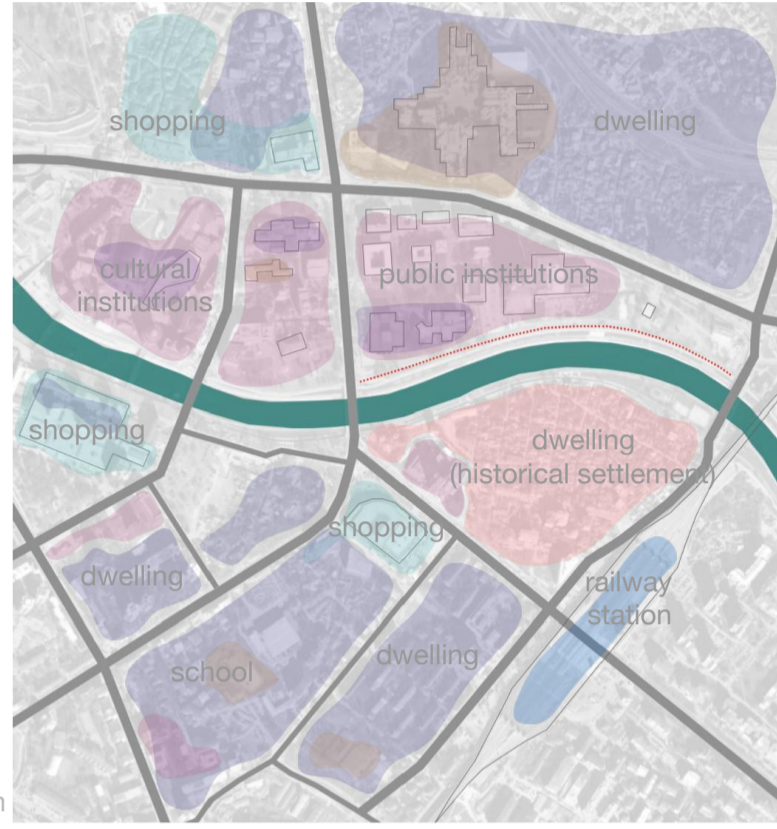

SKOPJE OF THE NEW GENERATION

СКОПЈЕ
НА НОВАТА
ГЕНЕРАЦИЈА

Location: Quay "Dimitar Vlahov" on the river Vardar
(from building of MANU to Makpetrol gas station)

Identification Code: TS052

Location with site plan

Analysis

Floor plans

1:200
1m 3m 5m 10m

Sections

1:200
1m 3m 5m 10m

Elevations

3D views (optional)/sketches