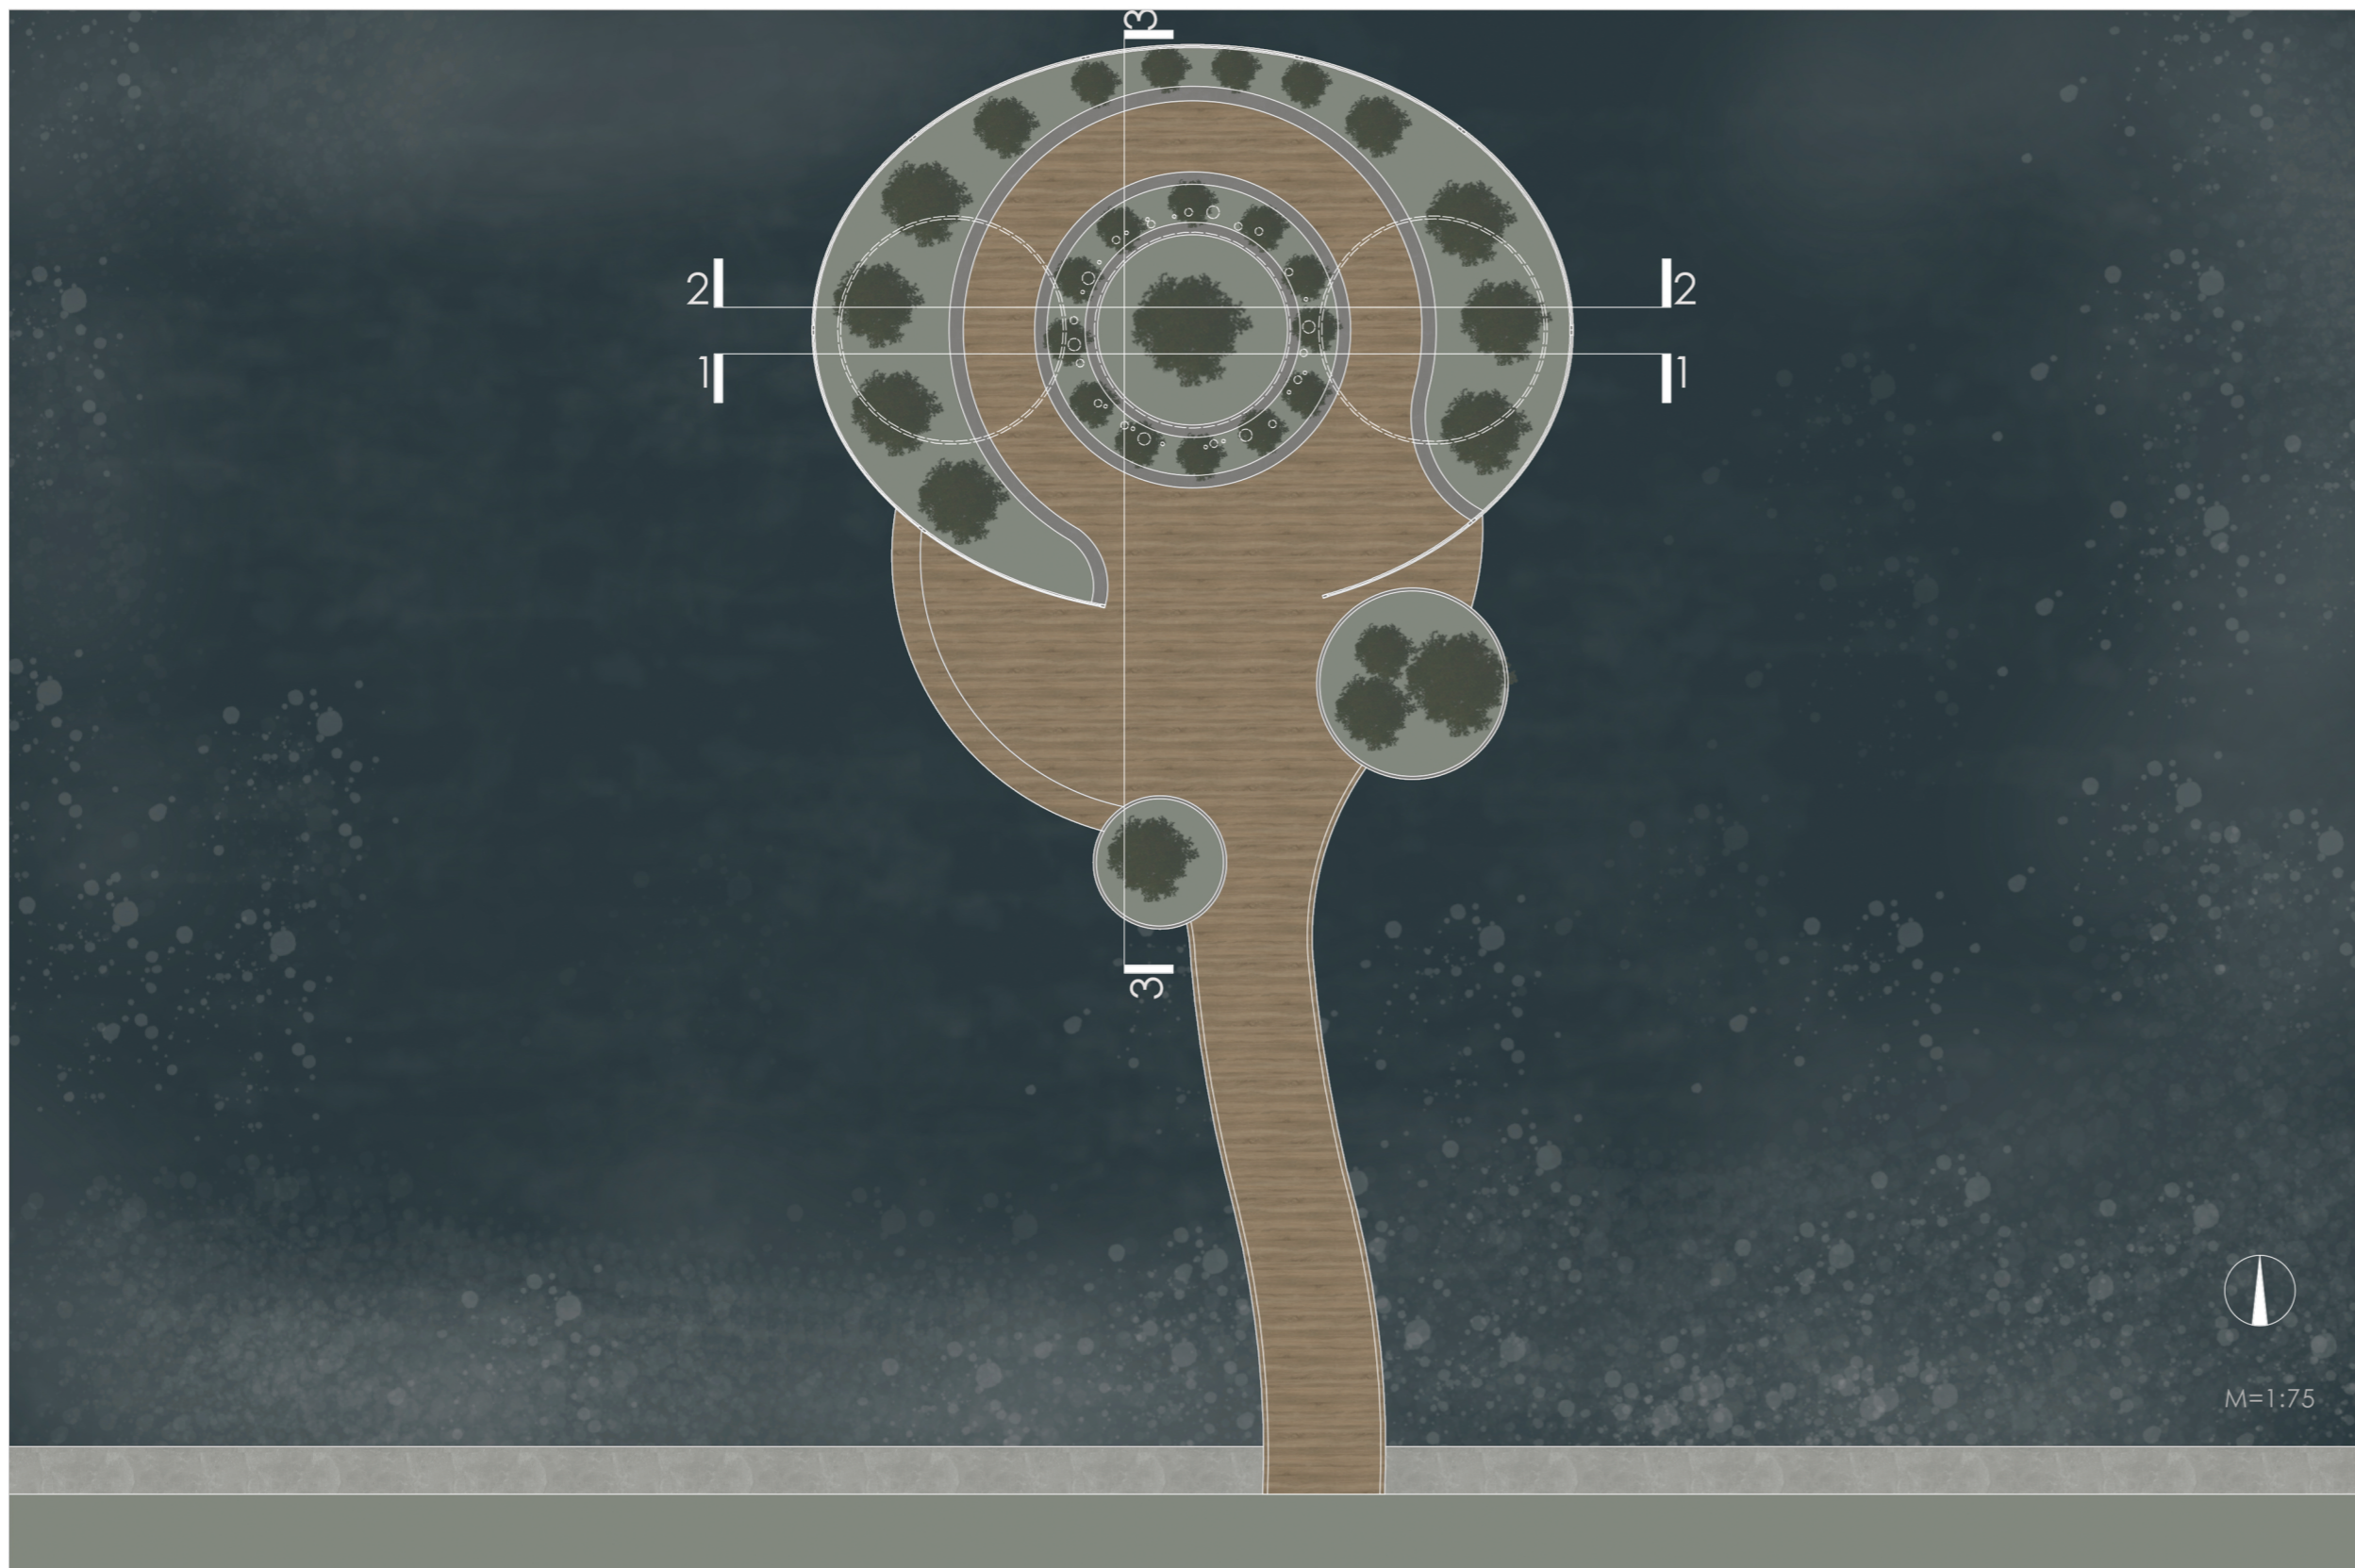

SKOPJE OF THE NEW GENERATION

СКОПЈЕ
НА НОВАТА
ГЕНЕРАЦИЈА

Location: Ezerce

Identification Code: 2xz16

Location with site plan

Analysis

Floor plans

Sections

Elevations

3D views (optional)/sketches