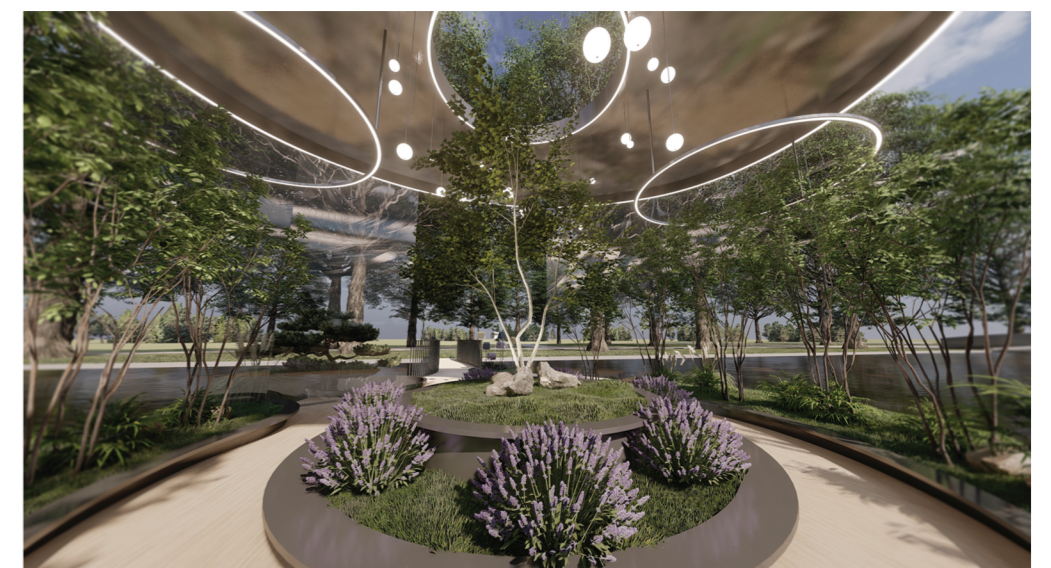

SKOPJE OF THE NEW GENERATION

СКОПЈЕ
НА НОВАТА
ГЕНЕРАЦИЈА

Location: Ezerce

Identification Code: 2xz16

Location with site plan

Analysis

Floor plans

Sections

Elevations

3D views (optional)/sketches