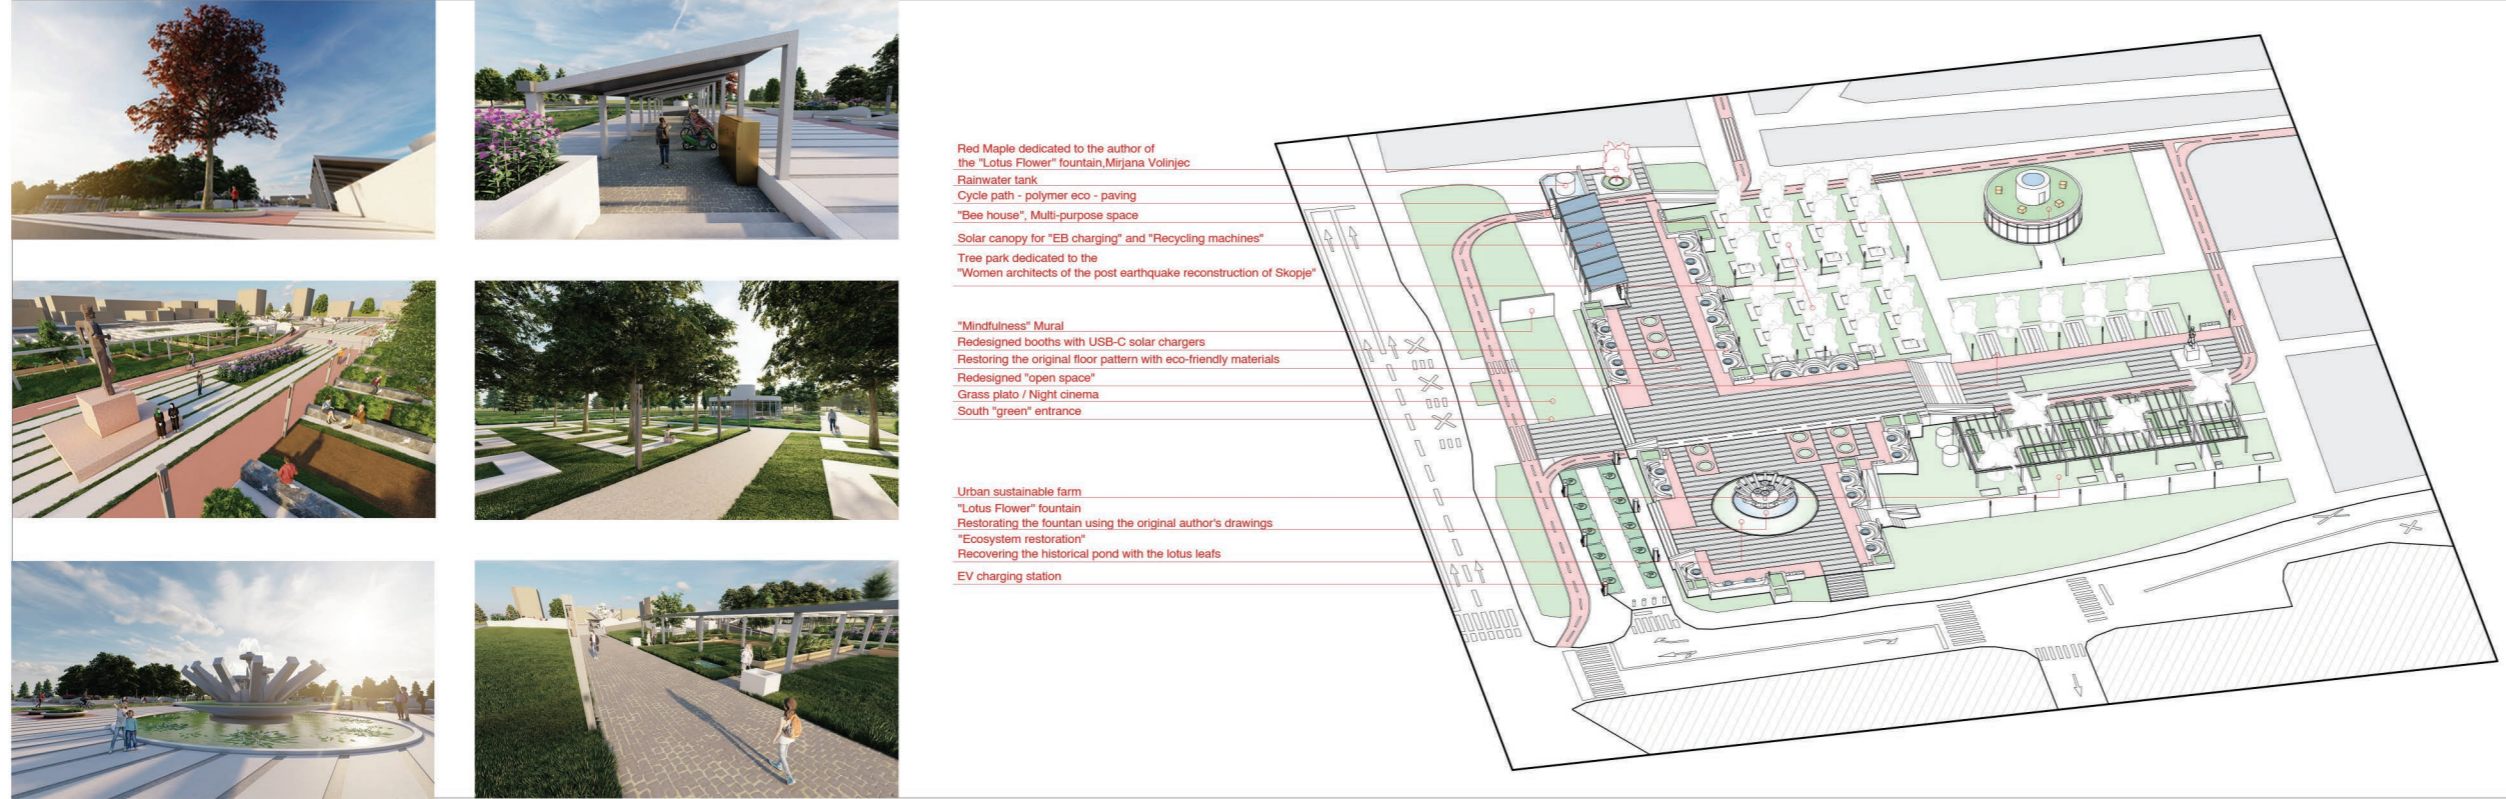

SKOPJE OF THE NEW GENERATION

СКОПЈЕ
НА НОВАТА
ГЕНЕРАЦИЈА

Location: City Park Fountain Lotus Leaf

Identification Code: L4HER

Location with site plan

Analysis

3D views

Floor plan