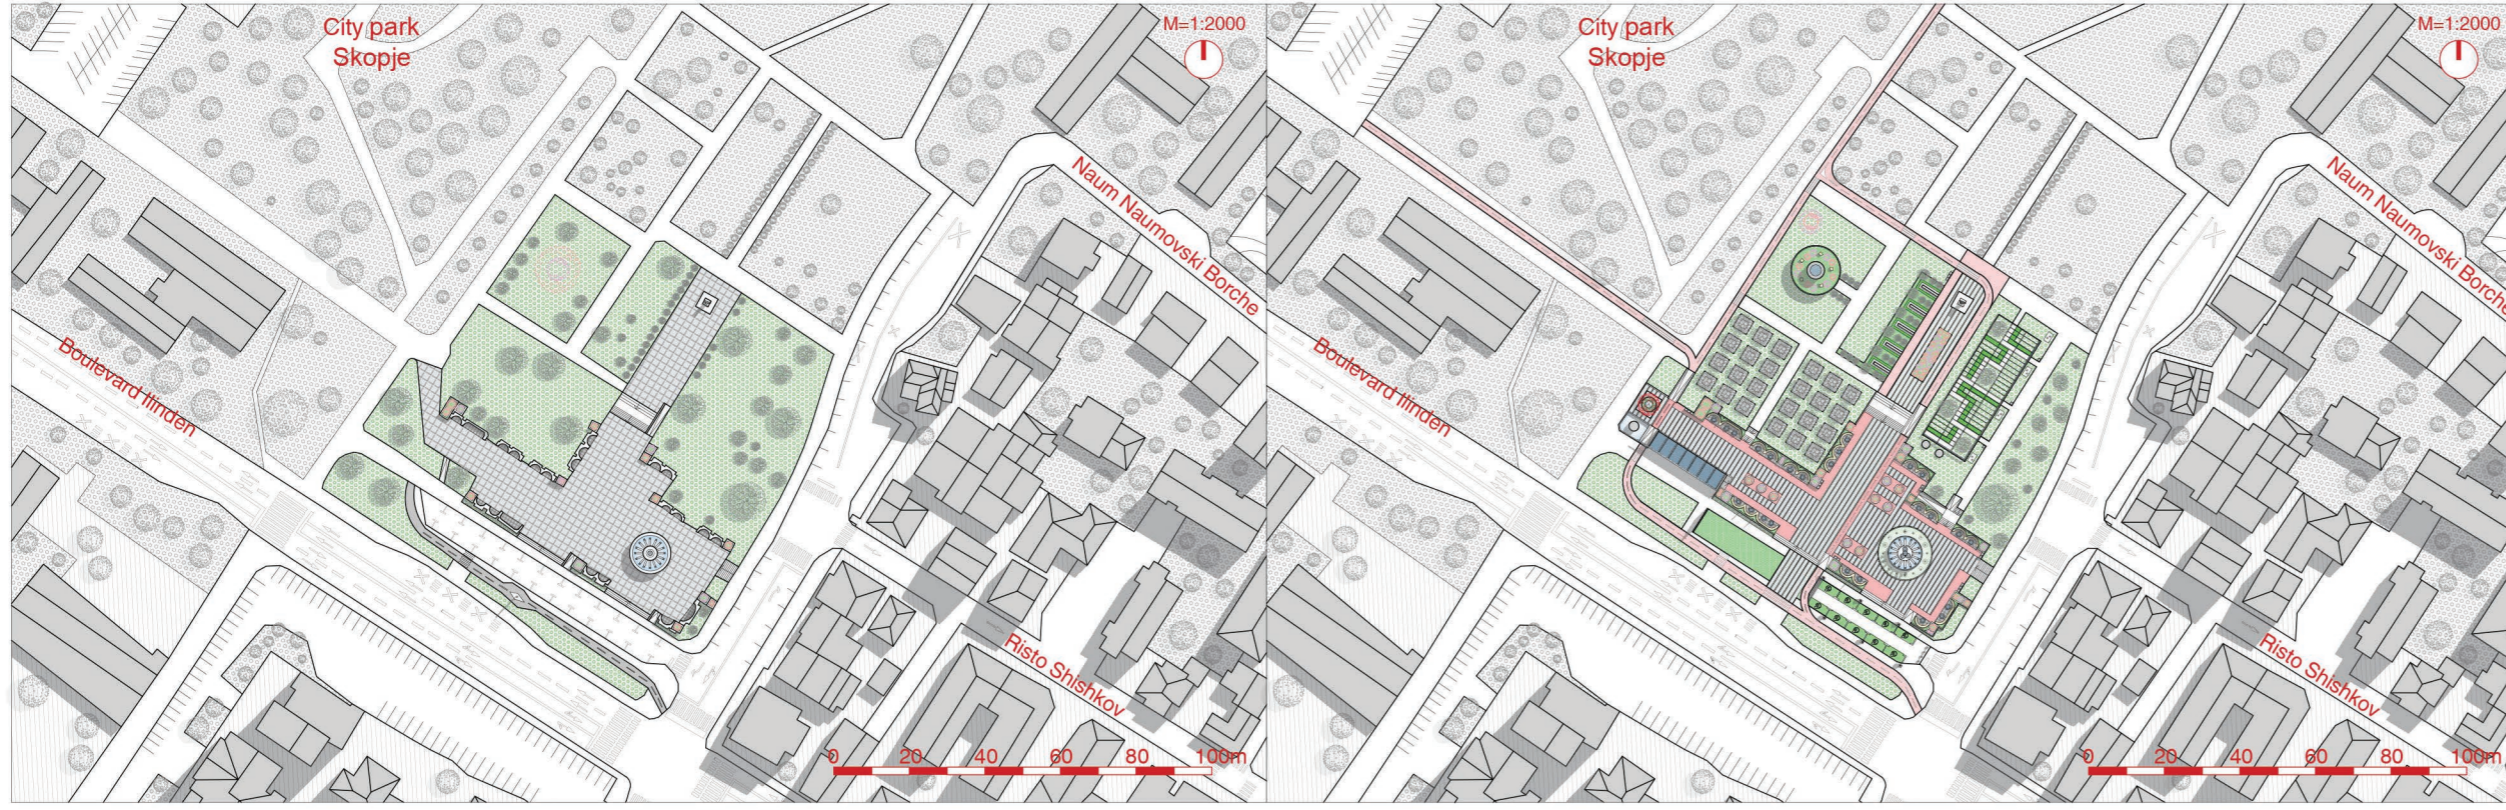

SKOPJE OF THE NEW GENERATION

СКОПЈЕ
НА НОВАТА
ГЕНЕРАЦИЈА

Location: City Park Fountain Lotus Leaf

Identification Code: L4HER

Location with site plan

Analysis

3D views

Floor plan