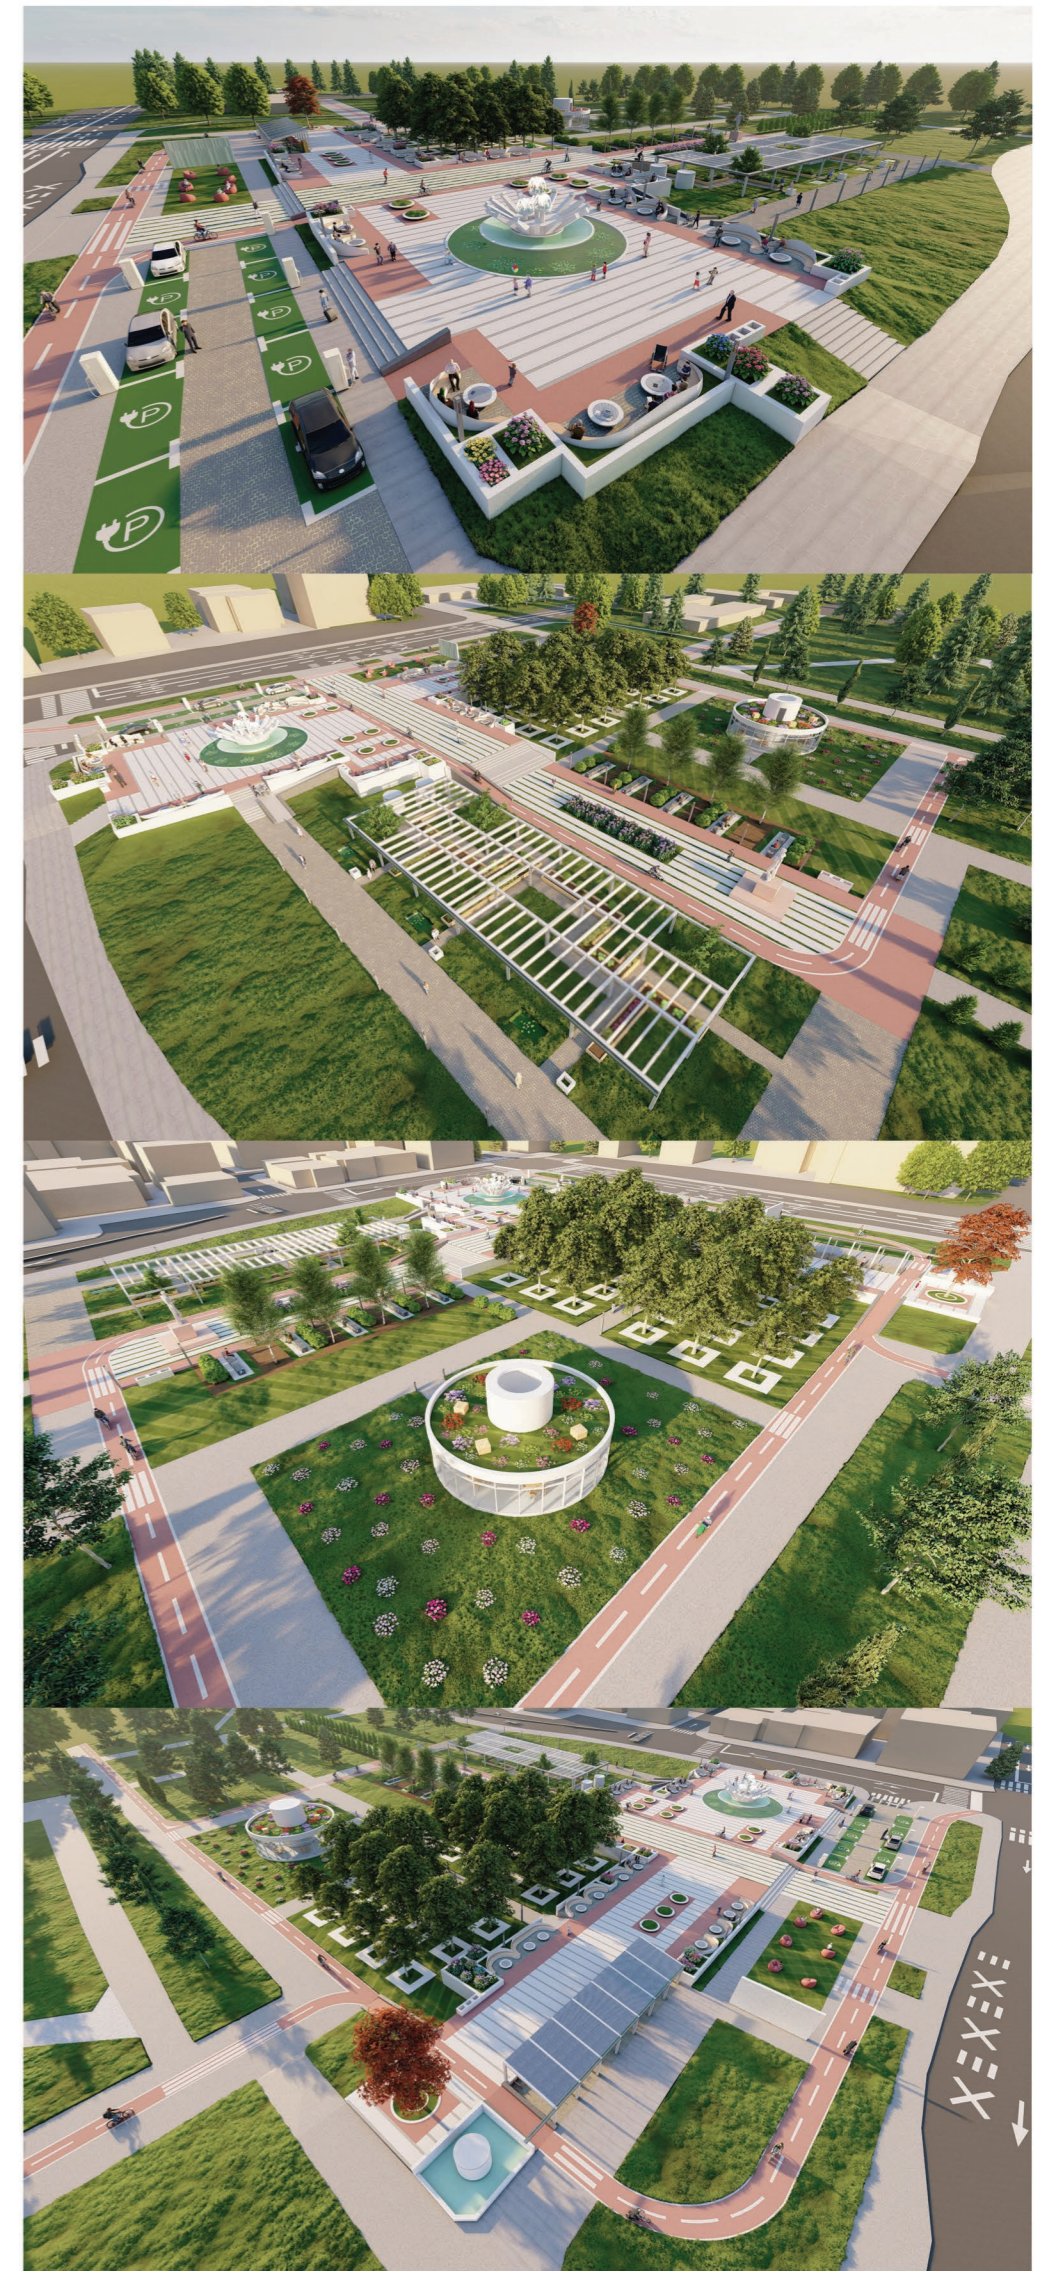

SKOPJE OF THE NEW GENERATION

СКОПЈЕ
НА НОВАТА
ГЕНЕРАЦИЈА

Location: City Park Fountain Lotus Leaf

Identification Code: L4HER

Location with site plan

Analysis

3D views

Floor plan