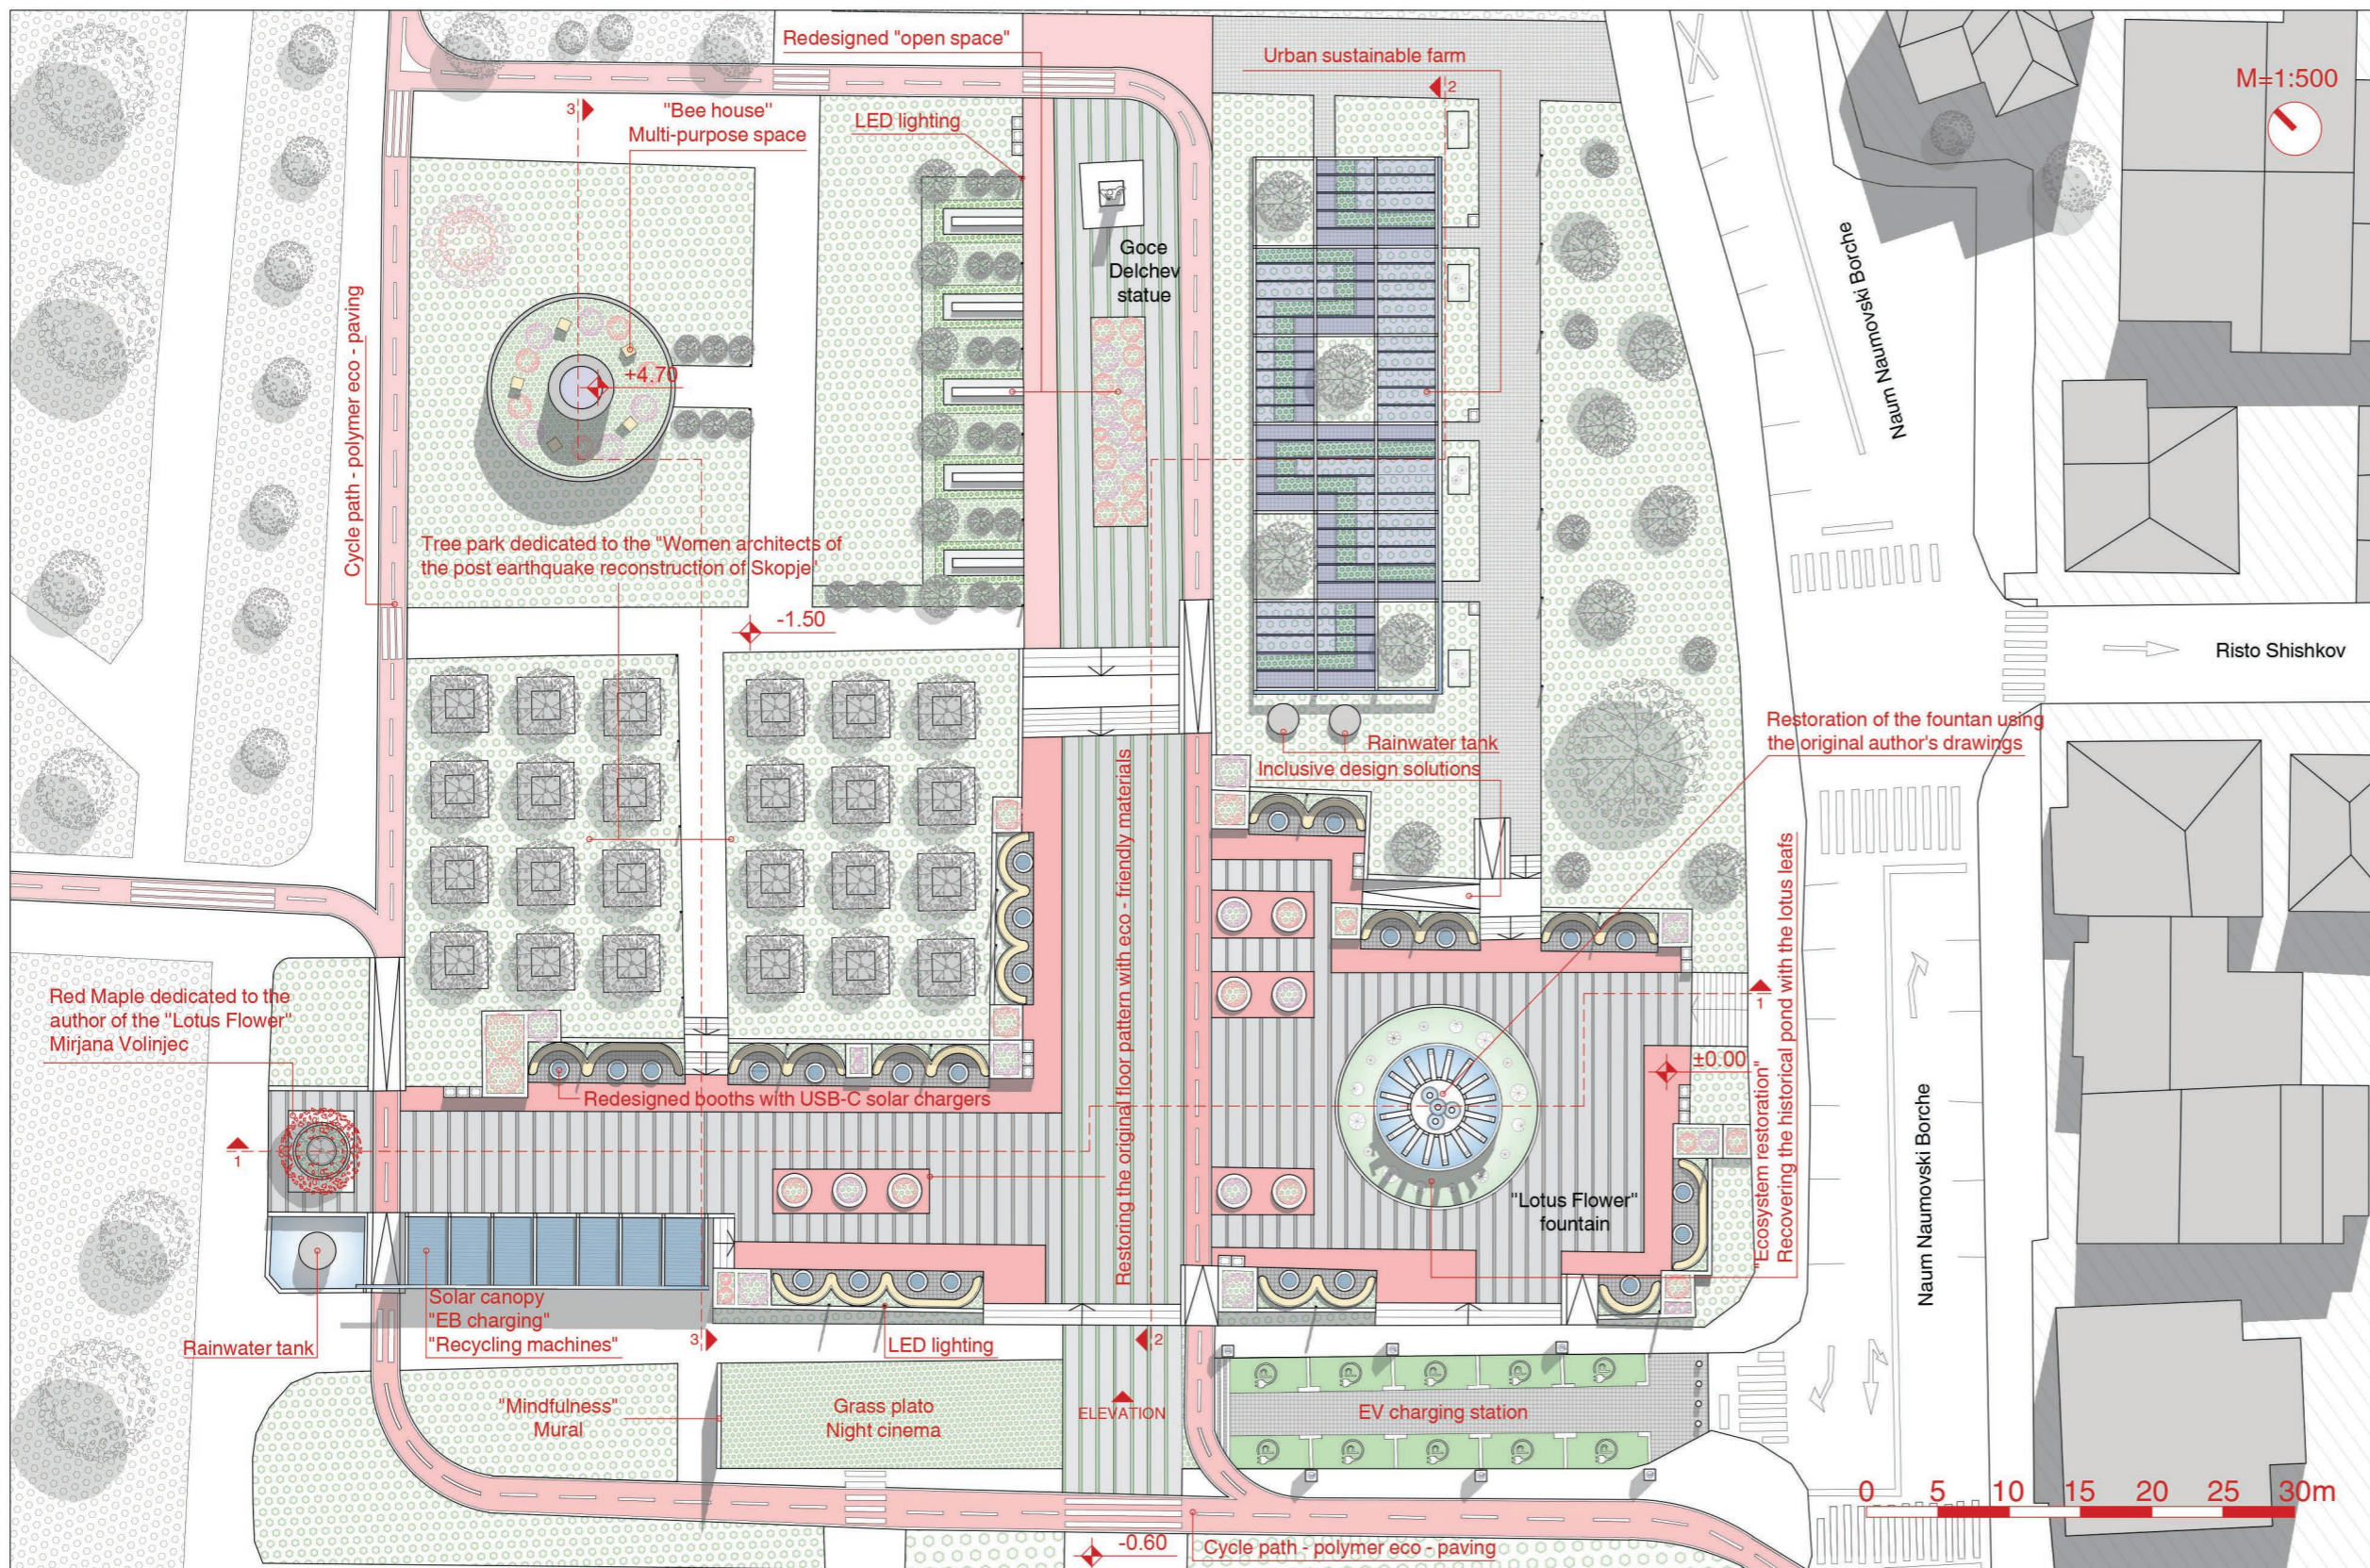

SKOPJE OF THE NEW GENERATION

СКОПЈЕ
НА НОВАТА
ГЕНЕРАЦИЈА

Location: City Park Fountain Lotus Leaf

Identification Code: L4HER

Location with site plan

Analysis

3D views

Floor plan